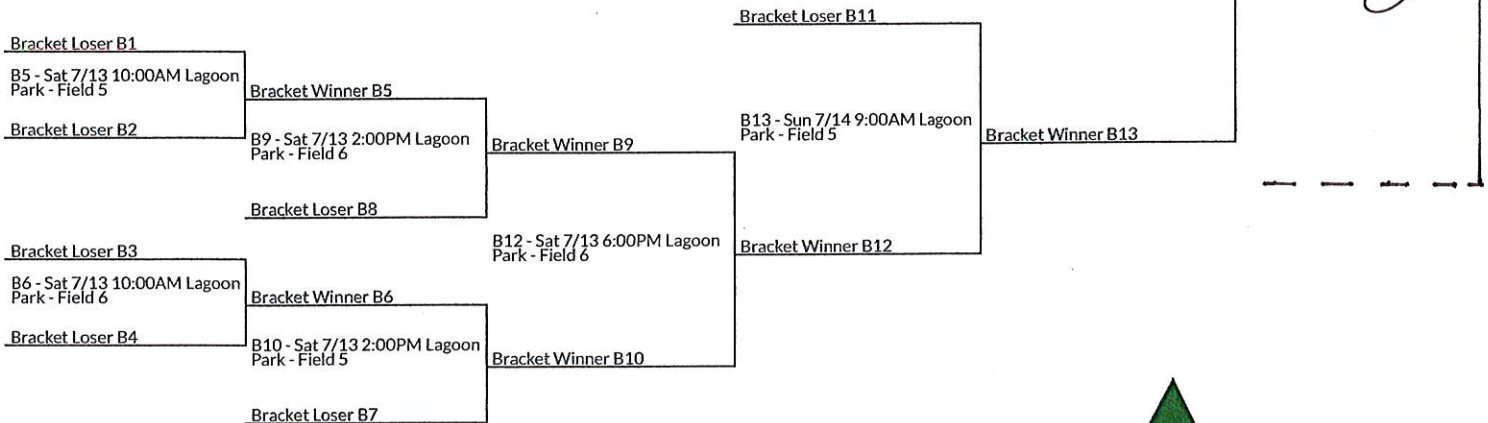

LOSERS BRACKET

Alabama Recreation and Parks Association
2019 State Softball Championship
Lagoon Park
Montgomery, Alabama