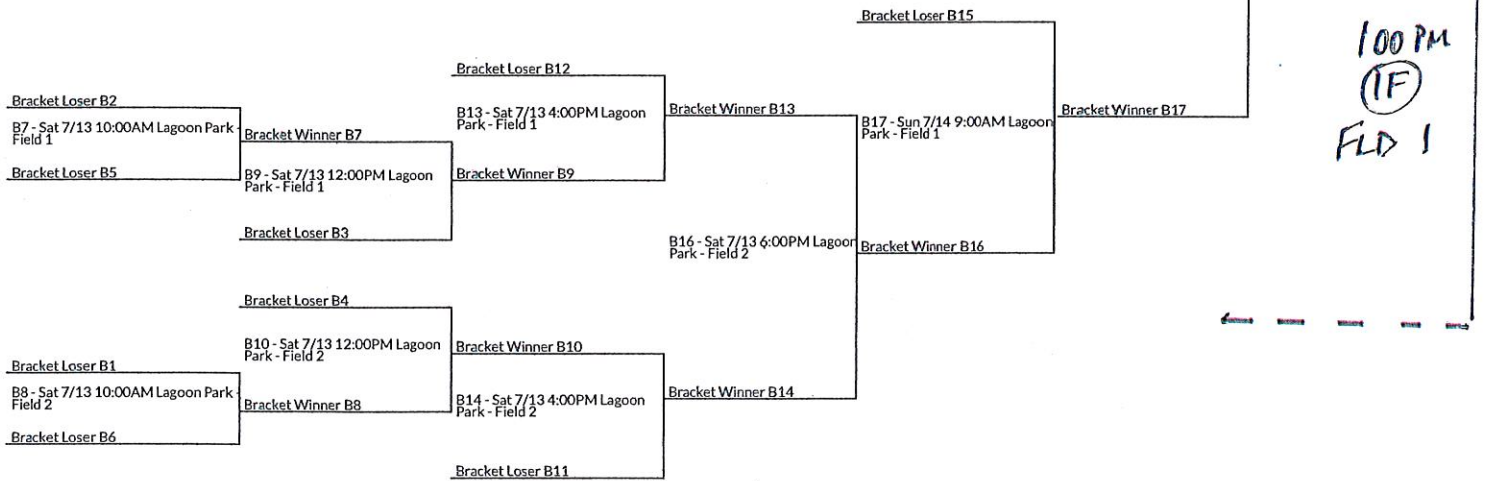

10 team

Winners Bracket

Losers Bracket

100 PM  
 (IF)  
 FLD 1

Alabama Recreation and Parks Association

2019 State Softball Championship

Lagoon Park

Montgomery, Alabama

8-Under

9 team

**LOSERS BRACKET**

Alabama Recreation and Parks Association

2019 State Softball Championship

Lagoon Park

Montgomery, Alabama

10-Under

## LOSERS BRACKET

Alabama Recreation and Parks Association  
 2019 State Softball Championship  
 Lagoon Park  
 Montgomery, Alabama