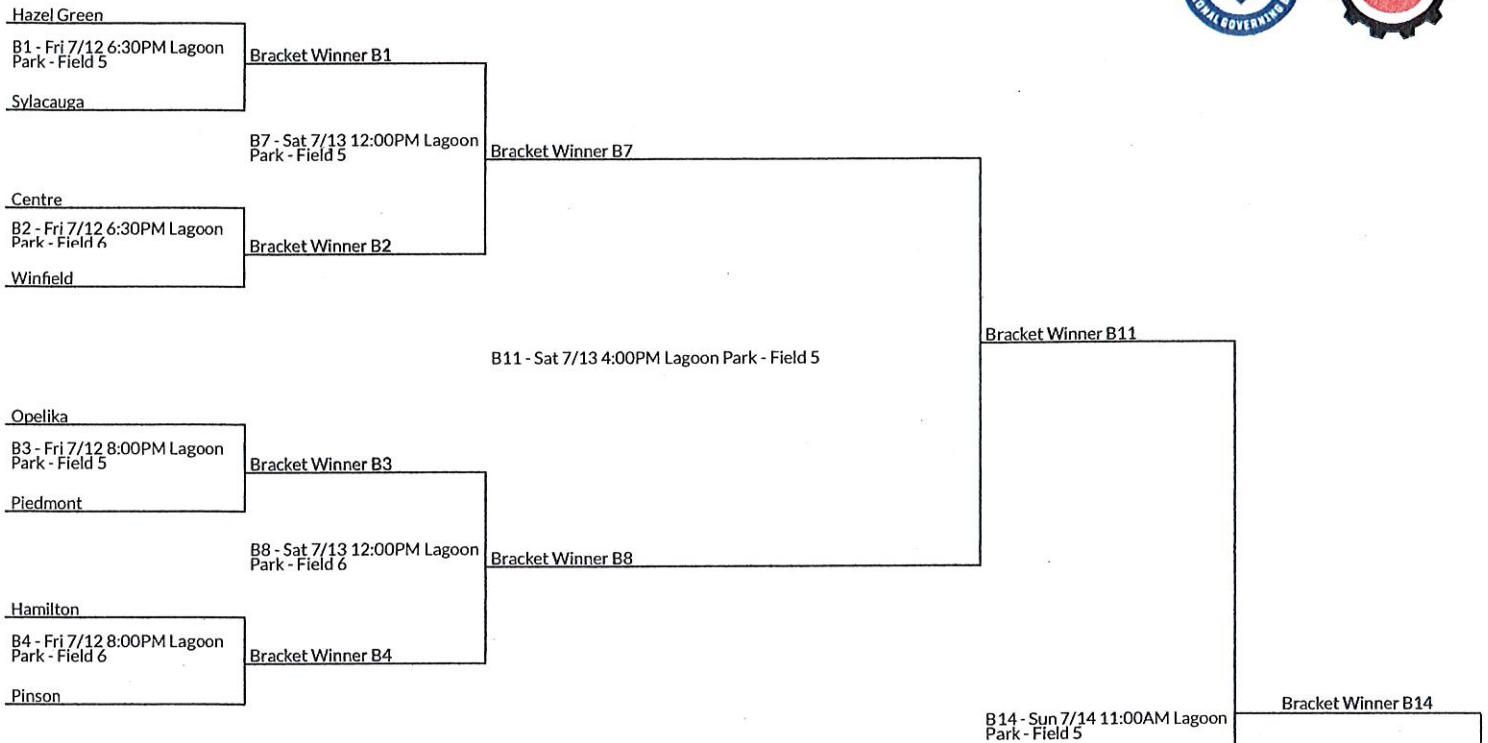

8-Under

9 team

**LOSERS BRACKET**

Alabama Recreation and Parks Association

2019 State Softball Championship

Lagoon Park

Montgomery, Alabama

10-Under

## LOSERS BRACKET

Alabama Recreation and Parks Association  
 2019 State Softball Championship  
 Lagoon Park  
 Montgomery, Alabama