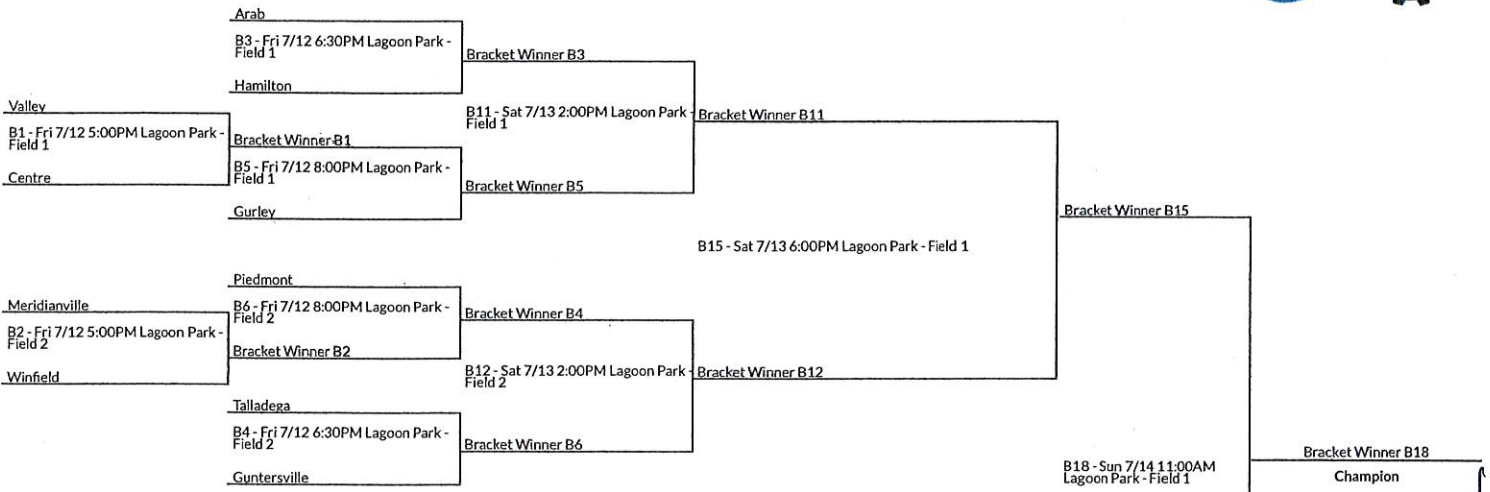

10 team

Winners Bracket

Losers Bracket

100 PM  
 (IF)  
 FLD 1

Alabama Recreation and Parks Association

2019 State Softball Championship

Lagoon Park

Montgomery, Alabama

8-Under

9 team

**LOSERS BRACKET**

Alabama Recreation and Parks Association

2019 State Softball Championship

Lagoon Park

Montgomery, Alabama

10-Under

## LOSERS BRACKET

Alabama Recreation and Parks Association  
 2019 State Softball Championship  
 Lagoon Park  
 Montgomery, Alabama