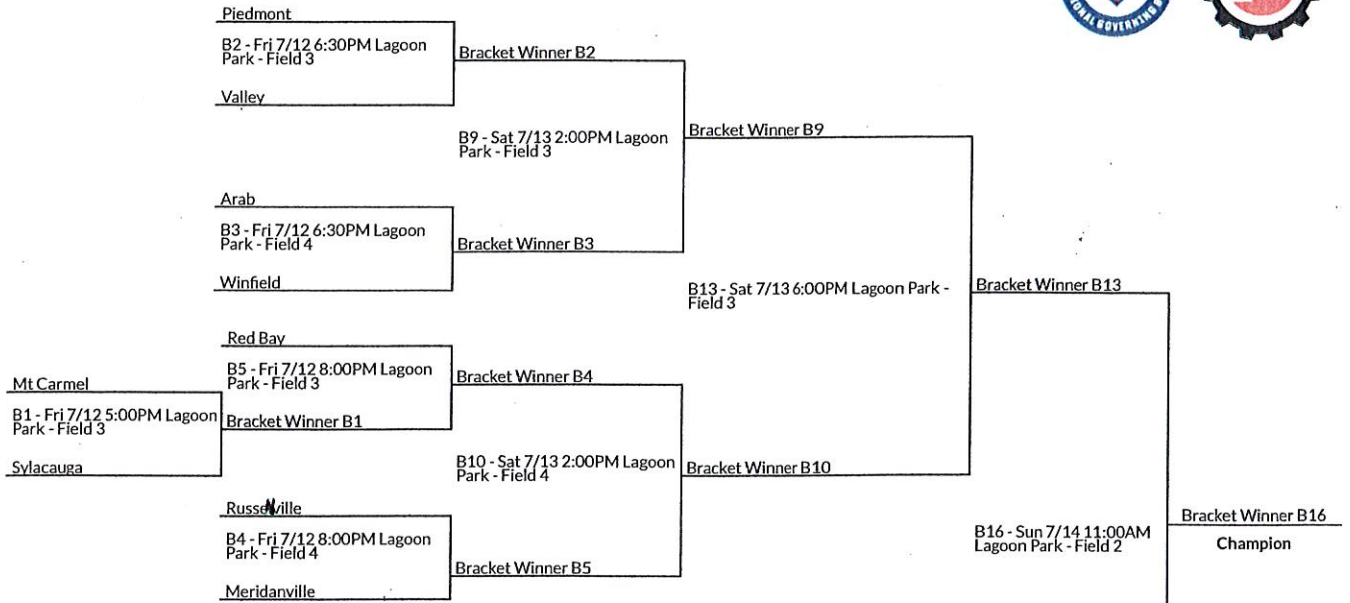

10 team

Winners Bracket

Losers Bracket

100 PM  
 (IF)  
 FLD 1

Alabama Recreation and Parks Association

2019 State Softball Championship

Lagoon Park

Montgomery, Alabama

8-Under

9 team

**LOSERS BRACKET**

Alabama Recreation and Parks Association

2019 State Softball Championship

Lagoon Park

Montgomery, Alabama

10-Under

## LOSERS BRACKET

Alabama Recreation and Parks Association  
 2019 State Softball Championship  
 Lagoon Park  
 Montgomery, Alabama